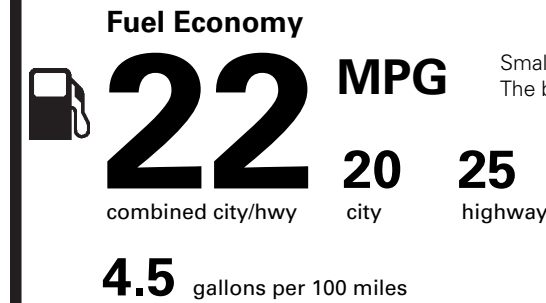

PRICE INFORMATION

BASE PRICE	\$51,370.00
TOTAL OPTIONS/OTHER	3,505.00
TOTAL VEHICLE & OPTIONS/OTHER	54,875.00
DESTINATION & DELIVERY	995.00

RAMP ONE	
CC1B	
RAMP TWO	
CONVOY	
ITEM #:	45-Z200 O/T 2
This label is affixed pursuant to the Federal Automobile Information Disclosure Act. Gasoline, License, and Title Fees, State and Local taxes are not included. Dealer installed options or accessories are not included unless listed above.	

JM071 N RD 2X 920 000142 12 07 18

EPA DOT Fuel Economy and Environment

Gasoline Vehicle

Small SUVs range from 18 to 37 MPG. The best vehicle rates 136 MPGe.

You spend **\$1,750** more in fuel costs over 5 years compared to the average new vehicle.