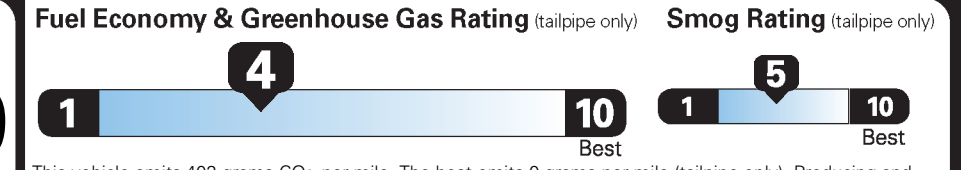

This vehicle emits 402 grams CO₂ per mile. The best emits 0 grams per mile (tailpipe only). Producing and distributing fuel also create emissions; learn more at fuelconomy.gov.

Actual results will vary for many reasons, including driving conditions and how you drive and maintain your vehicle. The average new vehicle gets 27 MPG and costs $7,000 to fuel over 5 years. Cost estimates are based on 15,000 miles per year at $2.55 per gallon. MPGe is miles per gasoline gallon equivalent. Vehicle emissions are a significant cause of climate change and smog.

fuelconomy.gov

Calculate personalized estimates and compare vehicles

GOVERNMENT 5-STAR SAFETY RATINGS

Overall Vehicle Score Not Rated
Based on the combined ratings of frontal, side and rollover. Should ONLY be compared to other vehicles of similar size and weight.

Frontal Crash	Driver Passenger	Not Rated
Based on the risk of injury in a frontal impact. Should ONLY be compared to other vehicles of similar size and weight.		

Side Crash	Front seat	Not Rated
	Rear seat	Not Rated
Based on the risk of injury in a side impact.		

Rollover ★★☆☆
Based on the risk of rollover in a single-vehicle crash.

Star ratings range from 1 to 5 stars (★★★★★), with 5 being the highest. Source: National Highway Traffic Safety Administration (NHTSA). www.safercar.gov or 1-888-327-4236

2LMPJ8L97KBL21720

WARNING: Operating, servicing and maintaining a passenger vehicle, pickup truck, van, or off-road vehicle can expose you to chemicals including engine exhaust, carbon monoxide, phthalates, and lead, which are known to the State of California to cause cancer and birth defects or other reproductive harm. To minimize exposure, avoid breathing exhaust, do not idle the engine except as necessary, service your vehicle in a well-ventilated area and wear gloves or wash your hands frequently when servicing your vehicle. For more information go to www.P65Warnings.ca.gov/passenger-vehicle.

SCAN OR TEXT 2LKBL21720 TO 59173

Msg & Data rates may apply. Text HELP for help

www.lincoln.com/help/privacy-terms/